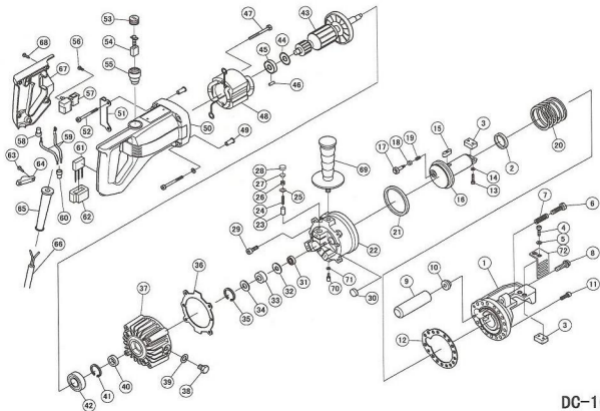

Model DC-16W Rebar Cutter

DC-16W