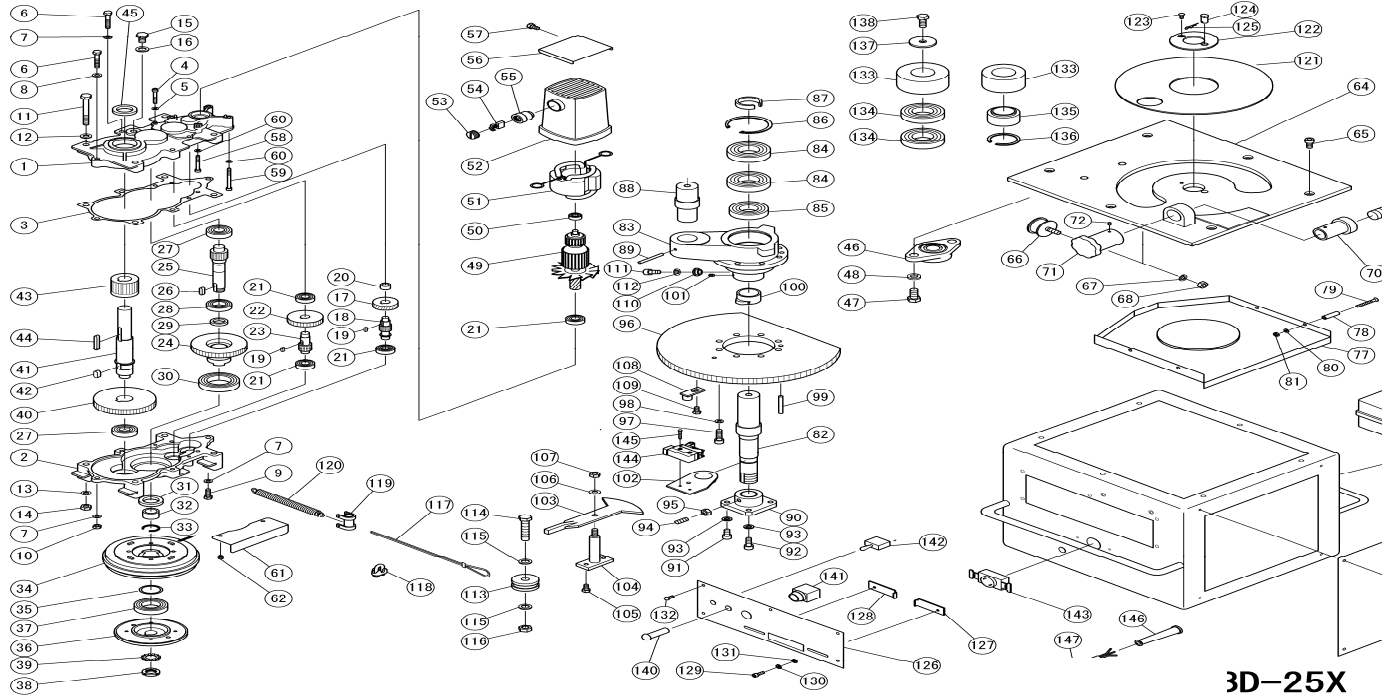

DBD-25H Rebar Bender

25.FEB.2009

3D-25X

Ex-factory, Japan

No.	Part No.	Part Name	Qty	No.	Part No.	Part Name	Qty	No.	Part No.	Part Name	Qty
1	1BR5001	GEAR CASE M	1	57	7B08015	BOLT M8X15 WITH WASHER	1	113	1BR51101	JIB	1
2	1BR5002	GEAR CASE C	1	58	7CB06050	CAP BOLT M6X50	2	114	7B14060	BOLT M14X60	1
3	1BR5203	GEAR CASE PACKING	1	59	7CB06070	CAP BOLT M6X70	2	115	7PW014	PLATE WASHER M14	2
4	7CB06045	CAP BOLT M6X45	2	60	7SW006	SPRING WASHER M6	4	116	7NU014	SELF LOCK NUT M14	1
5	7SW006	SPRING WASHER M6	2	61	1BR5044	CLUTCH COVER	2	117	1BR4206600	WIRE ROPE	1
6	7B08050	BOLT M8X50	3	62	7PB206008	PAN HEAD BOLT M6X8 WWASHER	4	118	1BR5117	WIRE CLIP WITH NUT	1
7	7SW008	SPRING WASHER M8	4	63	1BR1025600	FRAME	1	119	1BR5118	SPRING HANGER	1
8	7PW008	PLATE WASHER M8	1	64	1BR2062800	BASE	1	120	1BR5119	RETURN SPRING	4
9	7B08025	BOLT M8X25	1	65	7CB10020	CAP BOLT M10X20	6	121	1BR4206300	CENTER COVER	1
10	7N008	NUT M8	1	66	1BR5133	DAMPER	1	122	1BR5134	CENTER PLATE	1
11	7B10100	BOLT M10X100	4	67	7SW010	SPRING WASHER M10	1	123	7SB06015	FLAT HEAD BOLT M6X15	1
12	7PW010	PLATE WASHER M10	4	68	7N010	NUT M10	1	124	1BR50782	ROLLER STOPPER	1
13	7SW010	SPRING WASHER M10	4	69	1BR5063	ADJUSTABLE STOPPER	1	125	7SSP10	SNAP PIN SSP-10	1
14	7N010	NUT M10	4	70	1BR5064	ADJUSTABLE NUT	1	126	1BR5050	SWITCH PANEL	1
15	7B12020	BOLT M12X20	1	71	1BR5065	ADJUSTABLE HANDLE	1	127	1BR4206400	ANGLE STOPPER (R)	1
16	7WF12	SEAL WASHER WF12	1	72	7SP05008	SPRING PIN Φ5X8	2	128	1BR4206500	ANGLE STOPPER (L)	1
17	1BR5023	HELICAL GEAR	1	73	1BR3110400	SIDE COVER	2	129	7CB06018	CAP BOLT M6X18	2
18	1BR5025	PINION NO.1	1	74	7PB06010	PAN HEAD BOLT M6X10	8	130	7GW006	TEETHED WASHER M6	2
19	1BR5024	HELICAL GEAR KEY	2	75	7SW006	SPRING WASHER M6	8	131	7PW006	PLATE WASHER M6	2
20	1BR5009	NEEDLE BEARING TA1212	1	76	7PW006	PLATE WASHER M6	8	132	7PB306015	PAN HEAD BOLT WWASHERS	5
21	1BR5003	BEARING 6202V	4	77	1BR3110500	DUST COVER	1	133	1BR421250A	ROLLER NO.1 Φ65MM	1
22	1BR5026	GEAR NO.1	1	78	1BR7121	DUST COVER STAY	4	133	1BR4212600	ROLLER NO.2 Φ79MM	1
23	1BR5027	PINION NO.2	1	79	7SB06050	FLAT HEAD BOLT M6X50	4	133	1BR420700A	ROLLER NO.3 Φ93MM	1
24	1BR5028	GEAR NO.2	1	80	7SW006	SPRING WASHER M6	4	133	1BR4207201	ROLLER NO.4 Φ114MM	1
25	1BR5029	PINION NO.3	1	81	7N006	NUT M6	4	133	1BR420710A	ROLLER NO.5 Φ114MM	1
26	1BR5030	PINION KEY 7X7X20	1	82	1BR5068	MAIN SHAFT	1	133	1BR421270A	ROLLER NO.6 Φ132MM	1
27	1BR5004	BALL BEARING 6204	2	83	1BR2062700	SWIVEL ARM	1	133	1BR4212800	ROLLER NO.7 Φ153MM	1
28	1BR5006	BALL BEARING 6005	1	84	1BR5070	BALL BEARING 6208Z	2	133	1BR420960A	ROLLER NO.8 Φ166MM	1
29	1BR5015	OIL SEAL SC22-32-7	1	85	1BR5071	BALL BEARING 6207Z	1	133	1BR421290A	ROLLER NO.9 Φ183MM	1
30	1BR5008	BALL BEARING 6009Z	1	86	7SRH80	SNAP RING C-80	1	134	1BT5070	BALL BEARING 6208Z	6
31	1BR5016	OIL SEAL SC45-62-9	1	87	1BR5073	SPACER	1	135	7K5B4012	DU BUSH	1
32	1BR5010	NEEDLE BEARING TA223020	1	88	1BR5074	ROLLER SHAFT	1	135	7K5B4025	DU BUSH	1
33	1BR5011	CIRCLIP AR-30	1	89	7RC08060	SPRING PIN Φ8X60	1	8P1085	TOOL BOX	1	
34	7TMF1341	CLUTCH ASSY	1	90	1BR5079	MAIN SHAFT CLAMP	1	137	1BL5402000	ROLLER CLAMP	2
35	1BR5043	SHIM	1	91	7CB10020	CAP BOLT M10X20	2	138	7B812025	CLAMP BOLT M12X25	2
36	1BR5038D	CLUTCH ARMATURE FLANGE	1	92	7CB10025	CAP BOLT M10X25	2	139	1BR5200	1BR5129 CONTROL BOX ASSEMBLY	1
37	1BR5007	BEARING 6007ZZ	1	93	7SW010	SPRING WASHER M10	4	139	1BR5406	MAGNET CONTACTOR	1
38	1BR5031	BEARING NUT	1	94	7SS10025	SET SCREW M10X25	1	139	1BR51296	DIODE UD05G	1
39	1BR5032	BEARING WASHER	1	95	7N010	NUT M10	1	139	1BR51291K	THYRISTOR	1
40	1BR5033	GEAR NO.3	1	96	1BR3110200	SWIVEL GEAR	1	139	1BR5129F	FUSE HOLDER	1
41	1BR5035	SHAFT	1	97	7CB10035	CAP BOLT M10X35	8	139	1BR5129G	FUSE	1
42	1BR5034	GEAR NO.3 KEY	1	98	7SW010	SPRING WASHER M10	8	139	1BR5200B	TRANSFORMER 115V	1
43	1BR4206200	PINION NO.4	1	99	7RC08030	SPRING PIN Φ8X30	1	140	1BR5126	PILOT LAMP	1
44	1BR5037	PINION KEY	1	100	1BR5087	LIMIT SWITCH CAM	1	141	7BN25F10	OPERATION SWITCH	1
45	1BR5017	OIL SEAL SC30-45-8	1	101	7SS06006	SET SCREW M6X6	1	141	1BR5251	EMERGENCY BUTTON	1
46	1BR5047	FLANGE UNIT UCFL205	1	102	1BR51324	ANGLE SET PINION	1	142	3CD0131	MAIN SWITCH	1
47	7B14028	BOLT M14X28	2	103	1BR3110600	ANGLE LEVER	1	143	1BR5128	SOCKET FOR FOOT SWITCH	1
48	7SW014	SPRING WASHER M14	2	104	1BR50942	ANGLE STAND	1	144	1BR5124	LIMIT SWITCH AZ7141	2
49	1BR5012C	ARMATURE	1	105	7B308015	BOLT M8X15 WITH WASHERS	2	145	7PB204030	PAN HEAD BOLT WWASHER	4
50	1BR6200ZZ	BALL BEARING 6200ZZ	1	106	1BR5098	DISK SPRING M10	2	146	1BR5012G	CORD ARMER	1
51	1BR5012B	STATOR COIL	1	107	1BR5099	LOCK NUT SET	1	147	1BR5012F	CORD SET	1
52	1BR5012D	MOTOR HOUSING	1	108	1BR5101	SWITCH CAM	1	147	1BR2062900	STAND	2
53	1BR5012H	BRUSH CAP	2	109	7B308015	BOLT M8X15 WITH WASHERS	1	147	1BR4206700	STAND STAY	1
54	1BR5012A	CARBON BRUSH SET	1	110	1BR5107	WIRE CLAMP	1	7B10025	BOLT M10X25	10	
55	1BR5012E	CARBON BRUSH HOLDER	2	111	7CB10020	CAP BOLT M10X20	1	7N010	NUT M10	2	
56	1BR5048	MOTOR COVER	1	112	7SW010	SPRING WASHER M10	1	7SW010	SPRING WASHER M10	10	